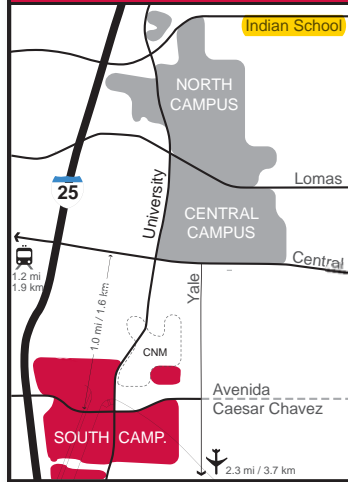

Legend

- Visitor / Info Center
- UNM Building
See Campus Building LIST for building No.
- Student Housing
- Food Services
- UNM Campus Library
- Hospital
- Parking Structure
- Metered Parking
- Surface Parking Lot
Permit Type Required
- UNM Parking Shuttle

Campus Index Map

DE Day: UNM Science and Technology Park Rotunda
801 University Blvd SE, Albuquerque 87106
PARKING CODE: 81745

Parking

Meeting Location